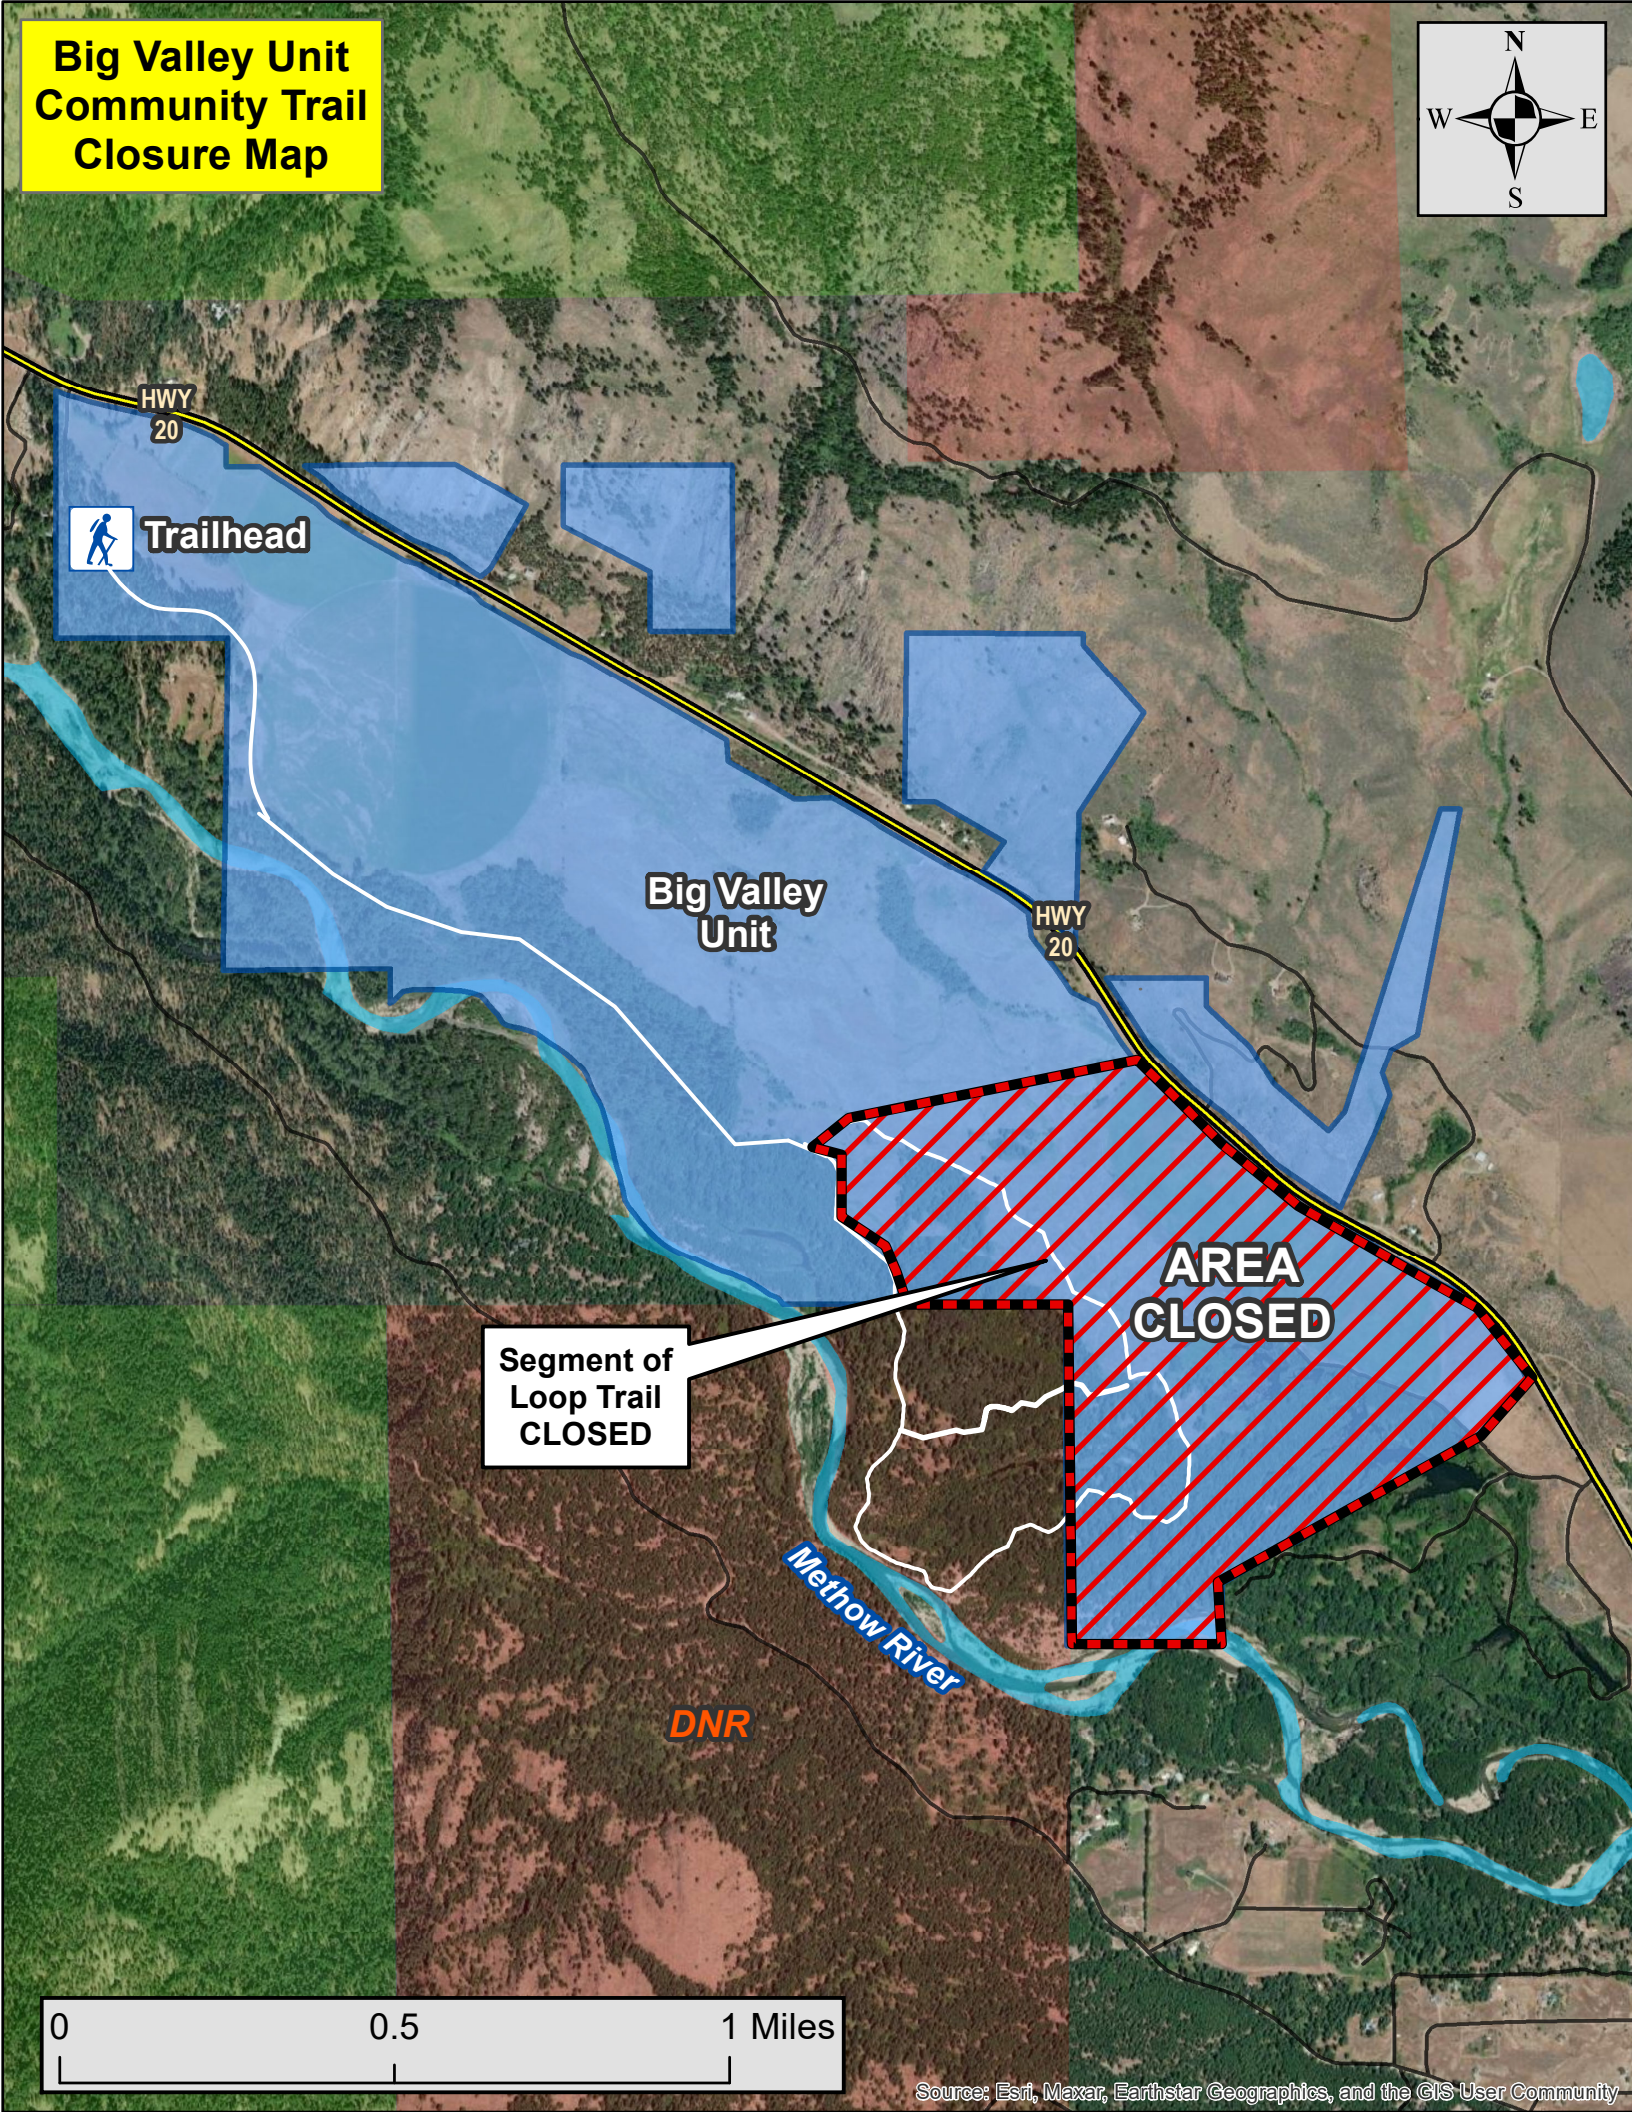

**Big Valley Unit
Community Trail
Closure Map**

**Segment of
Loop Trail
CLOSED**

**AREA
CLOSED**

0 0.5 1 Miles