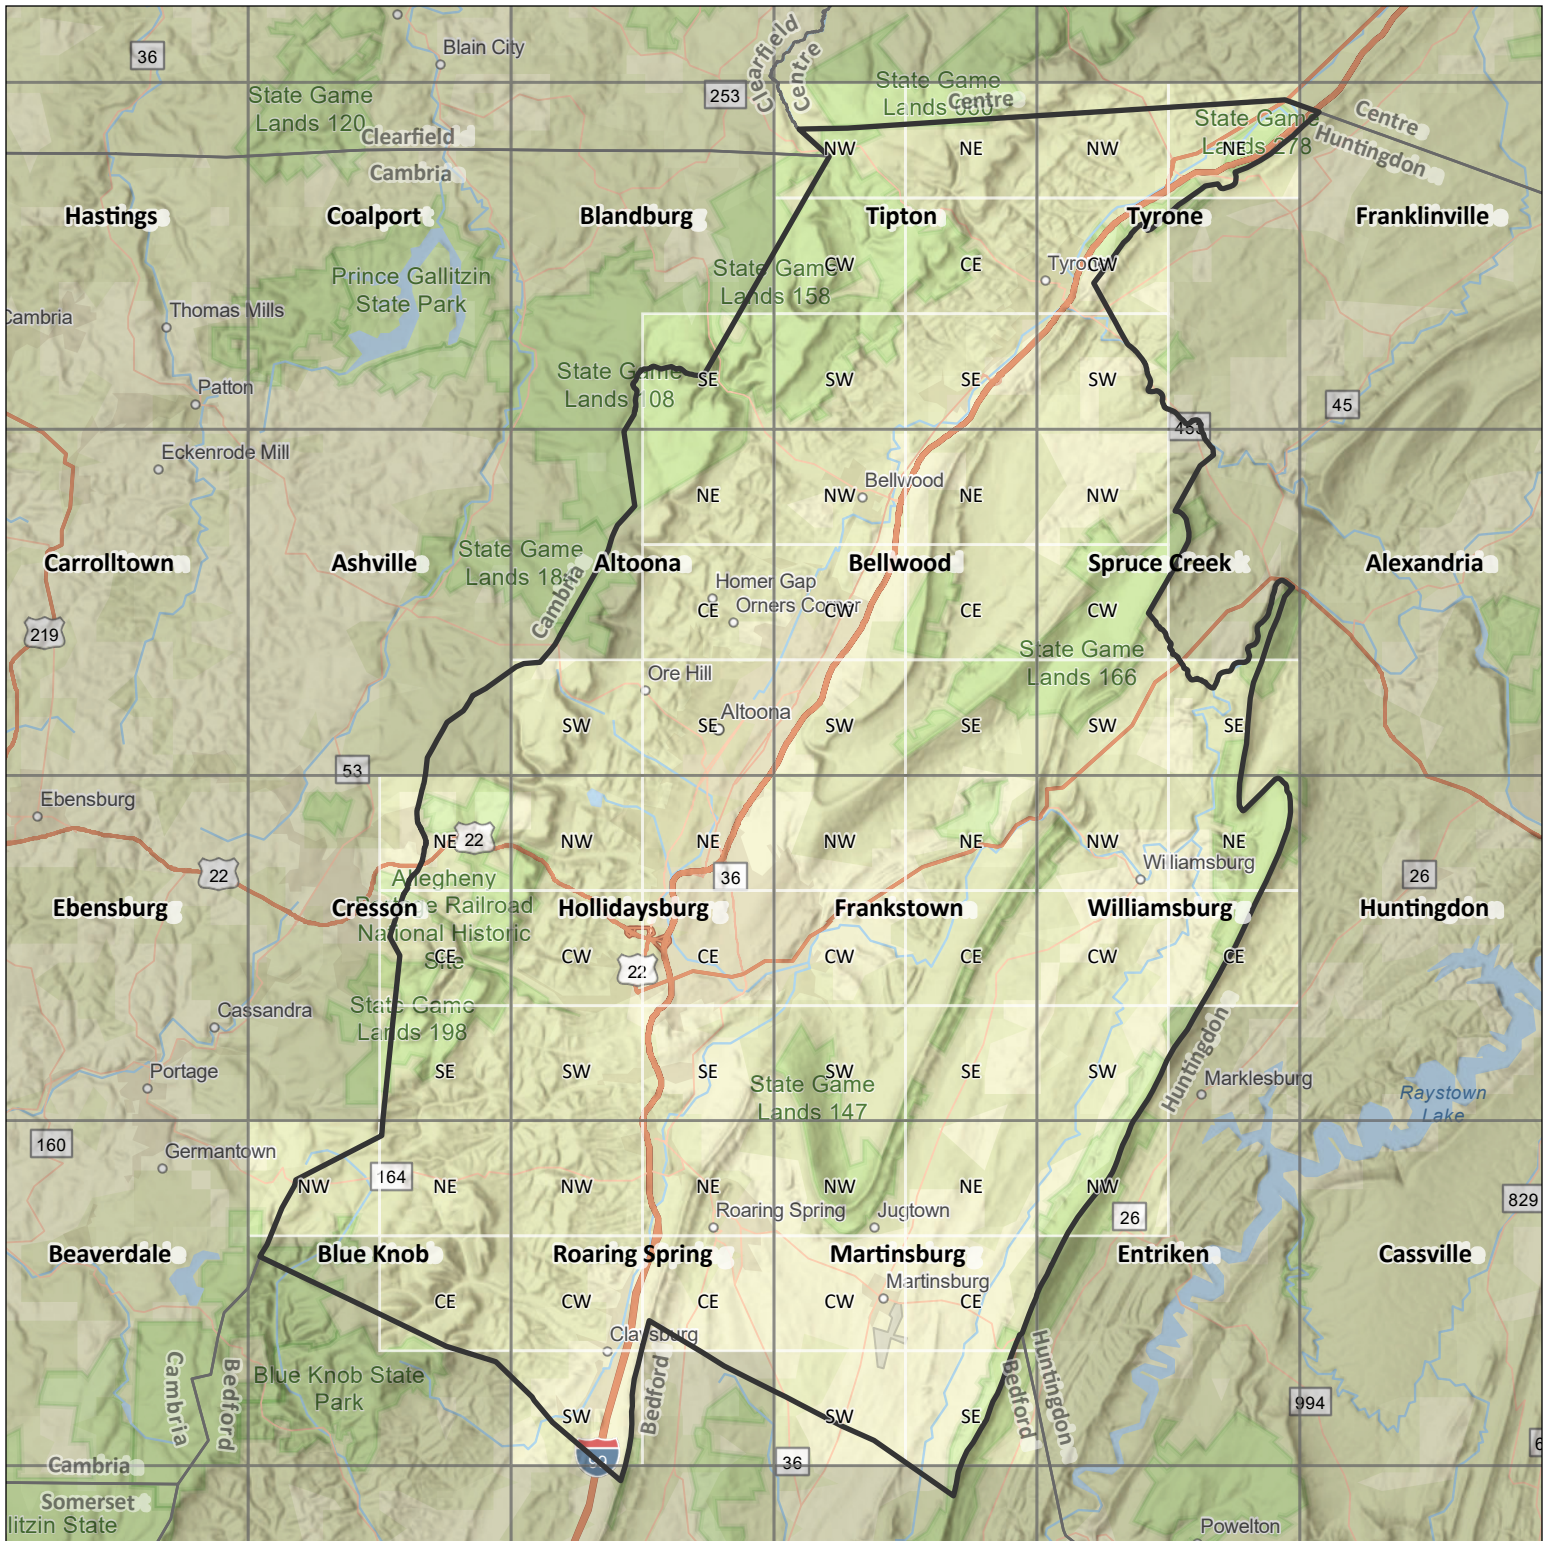

# Pennsylvania Bird Atlas County Blocks

## Blair County

Scale: 1:400,000

Number of Blocks: 60