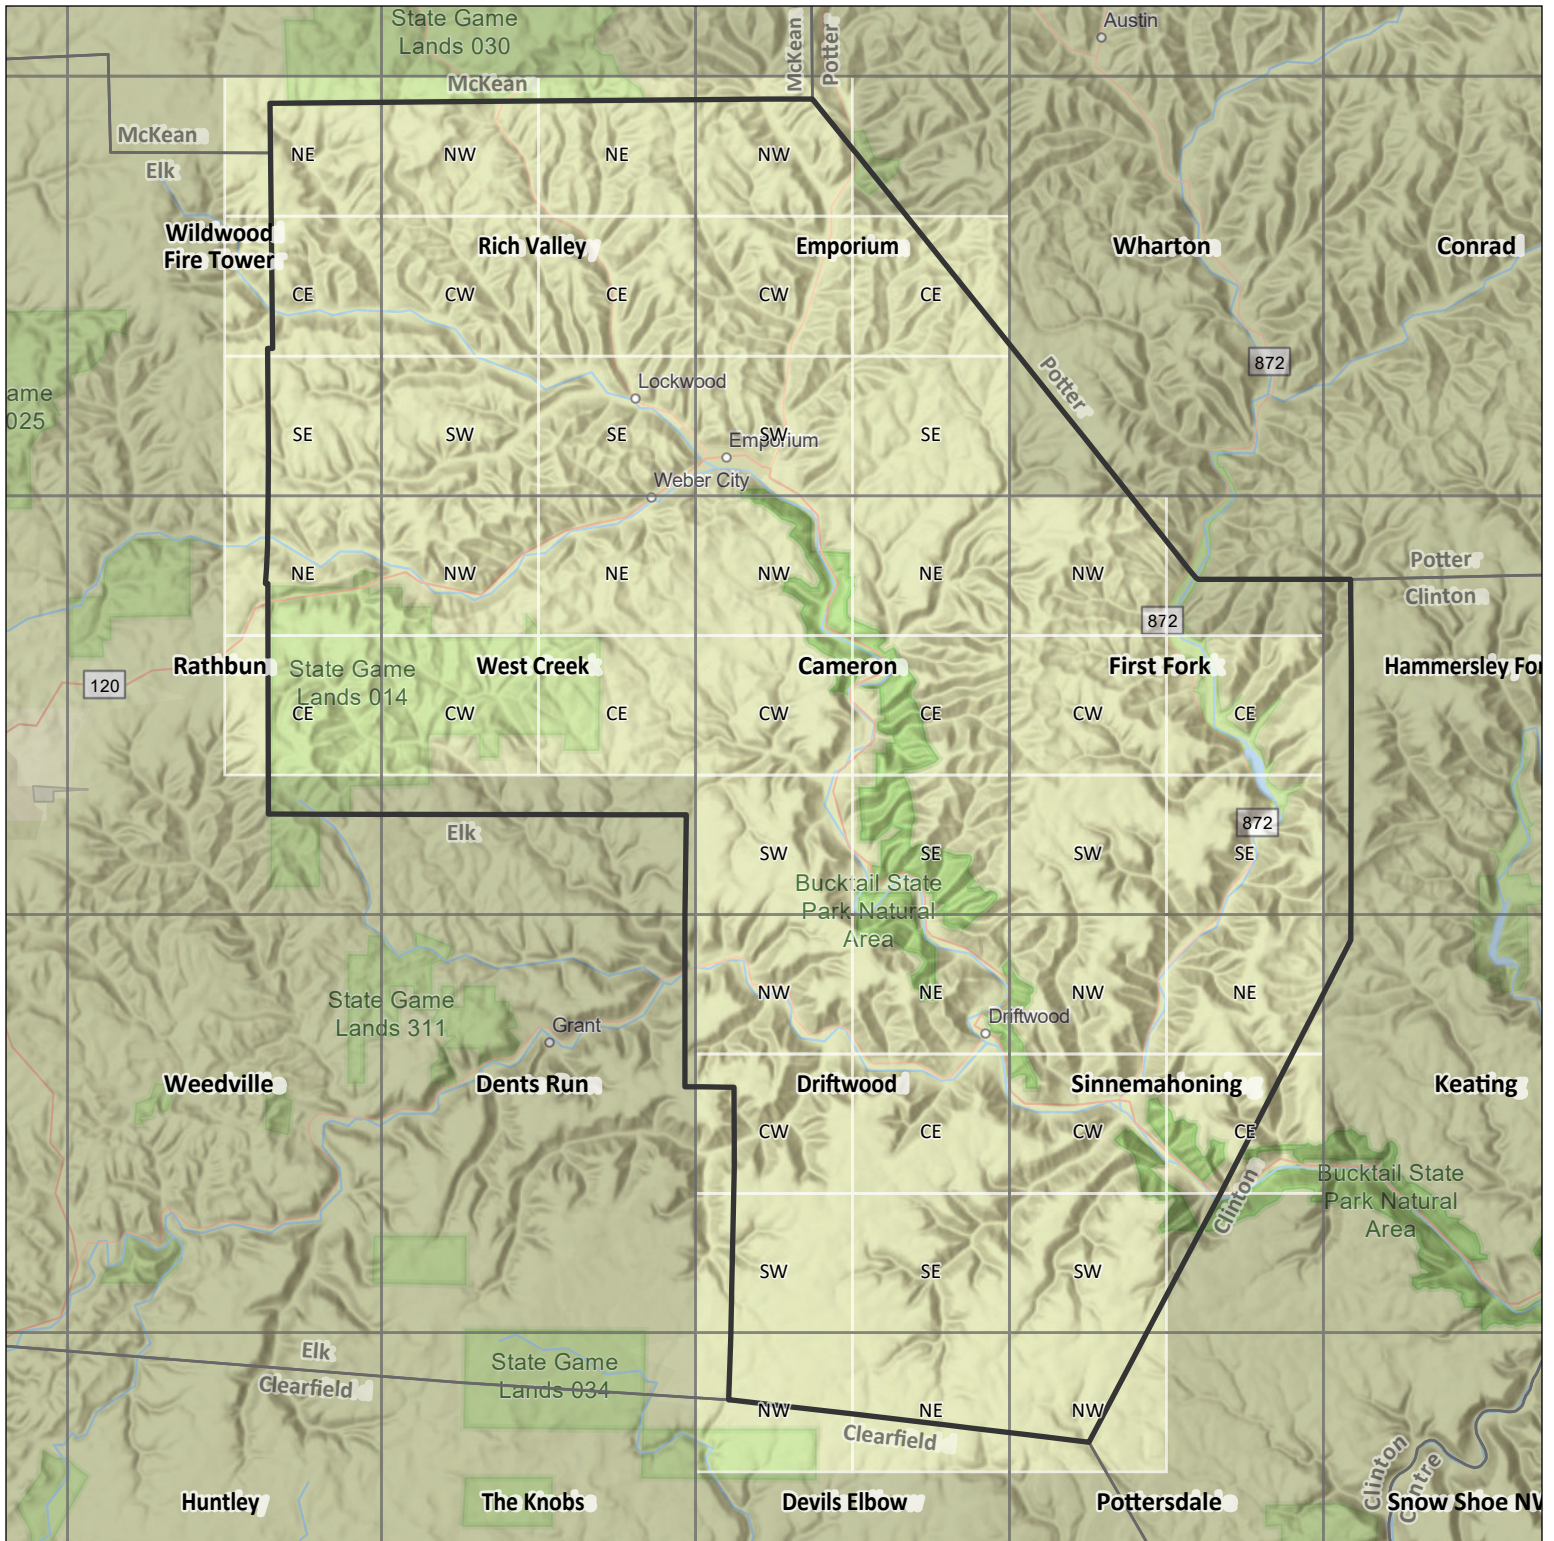

Pennsylvania Bird Atlas County Blocks

Cameron County

Scale: 1:335,000

Number of Blocks: 45