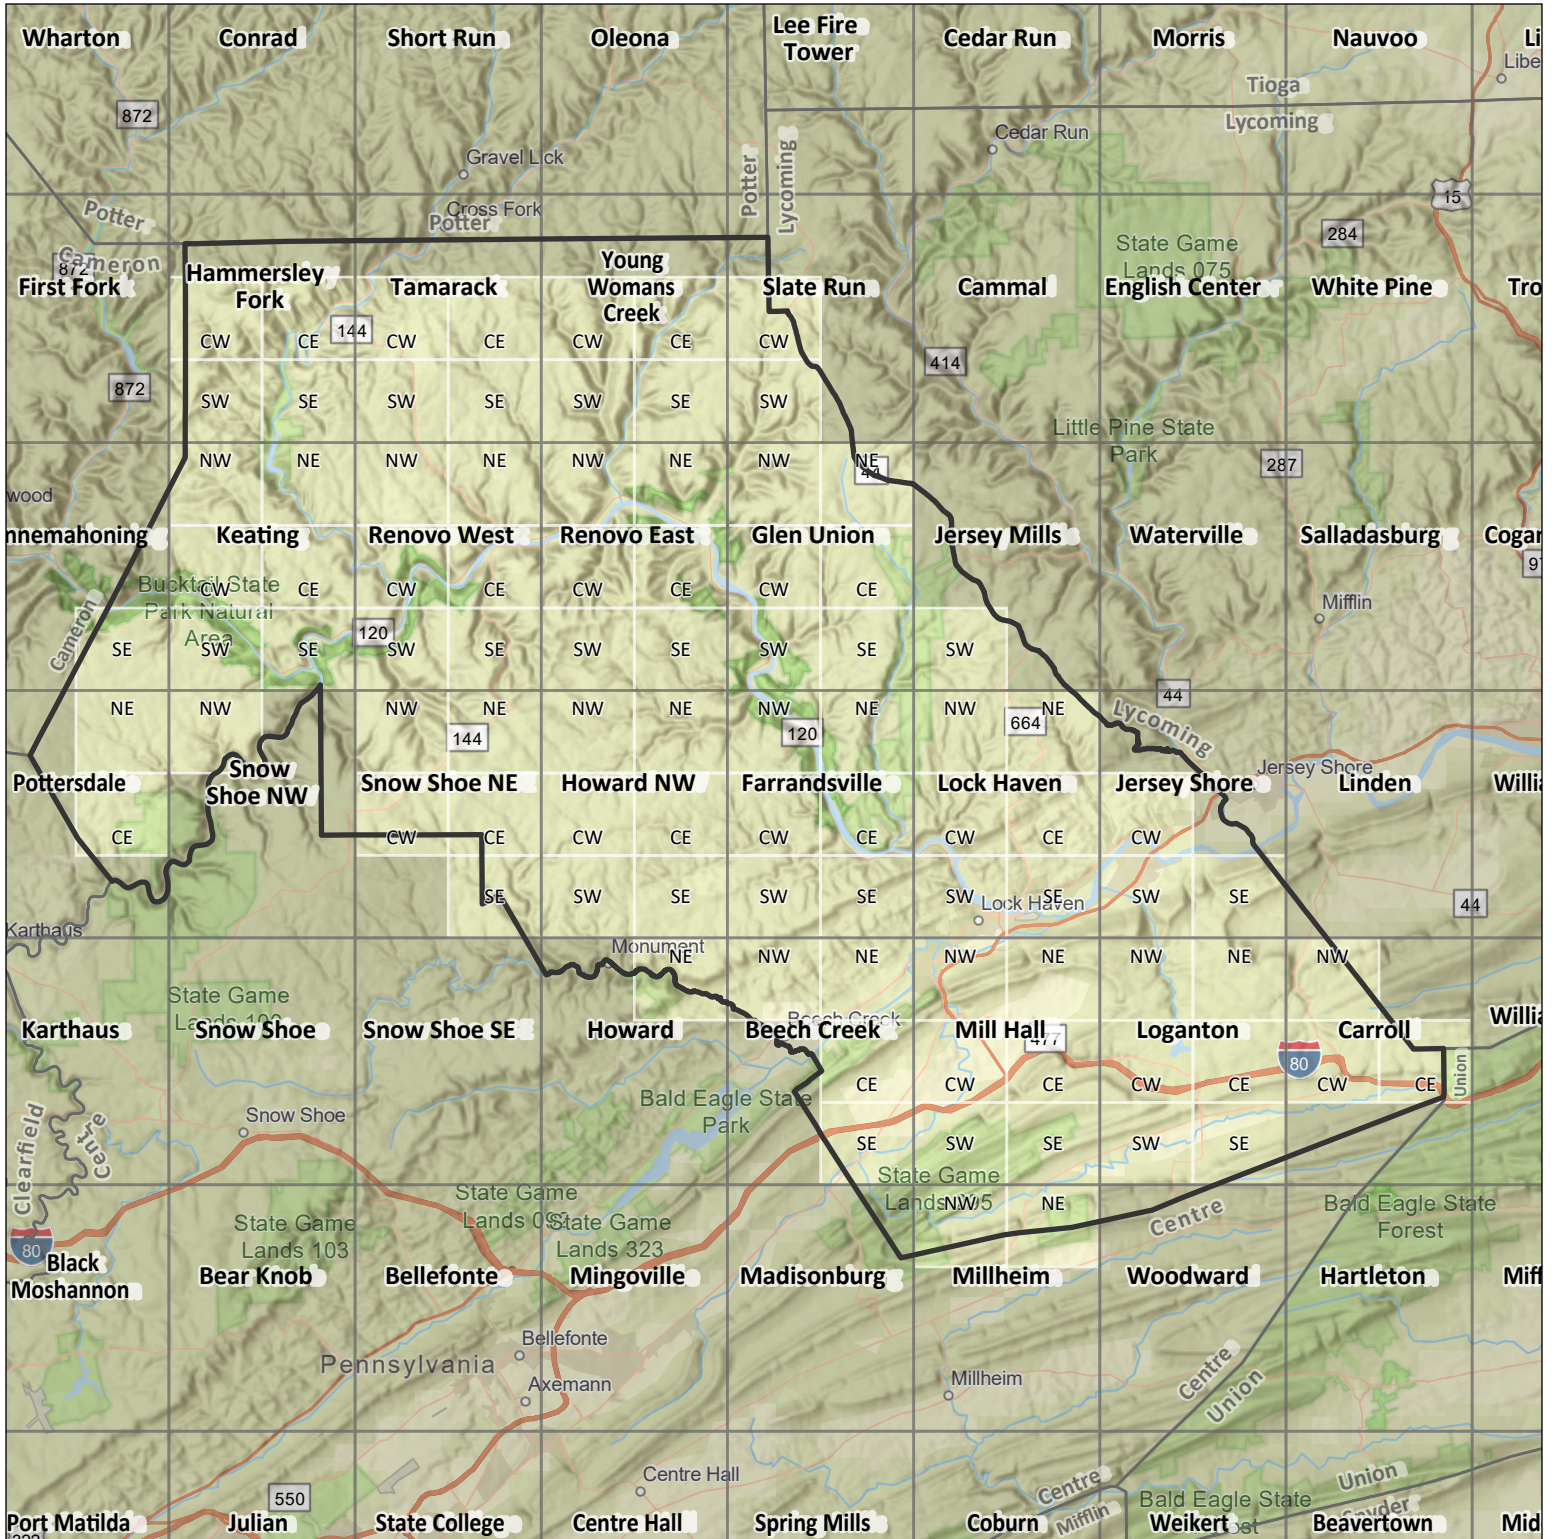

# Pennsylvania Bird Atlas County Blocks

## Clinton County

Scale: 1:565,000

Number of Blocks: 91