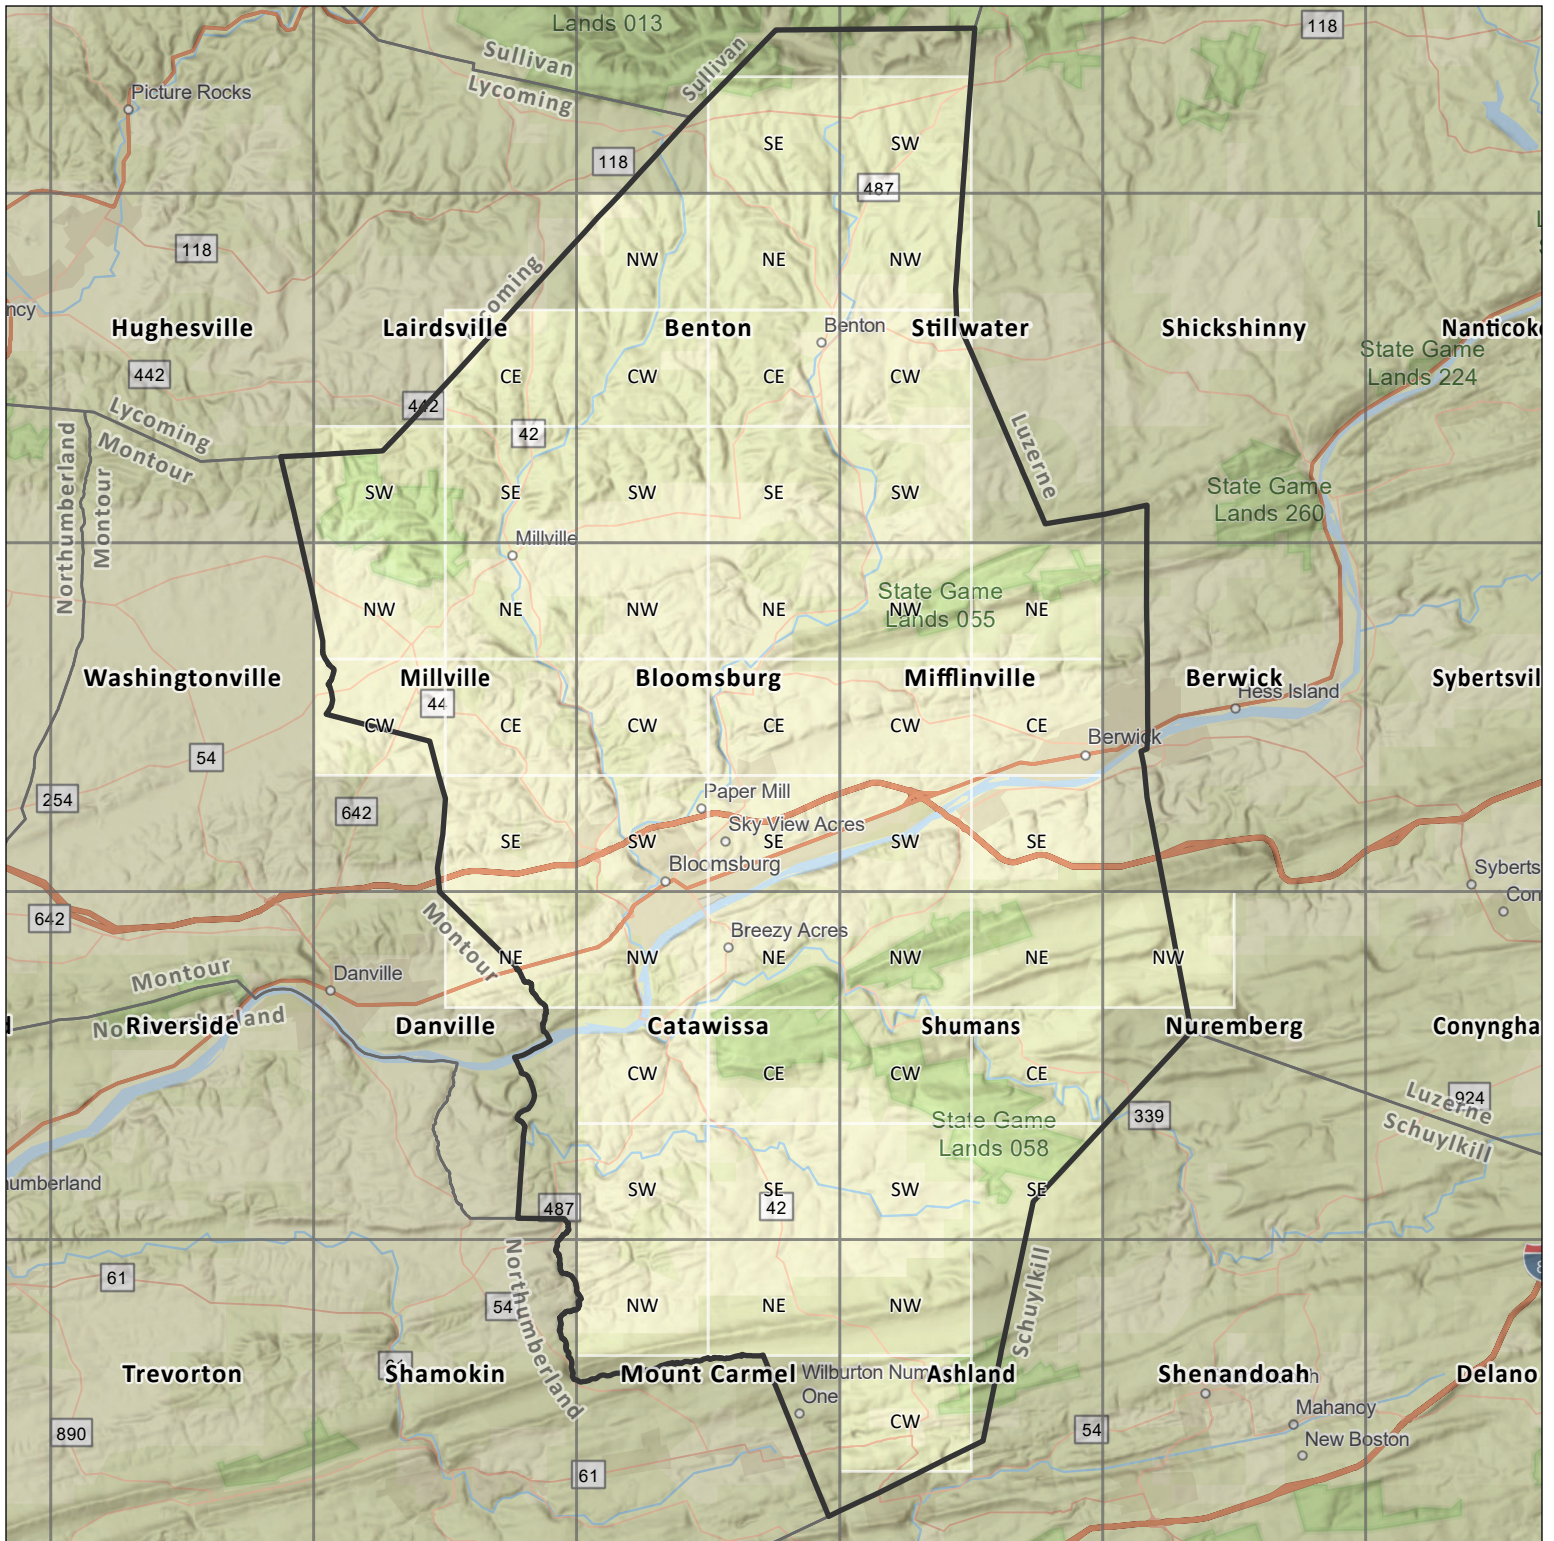

# Pennsylvania Bird Atlas County Blocks

## Columbia County

Scale: 1:400,000

Number of Blocks: 49