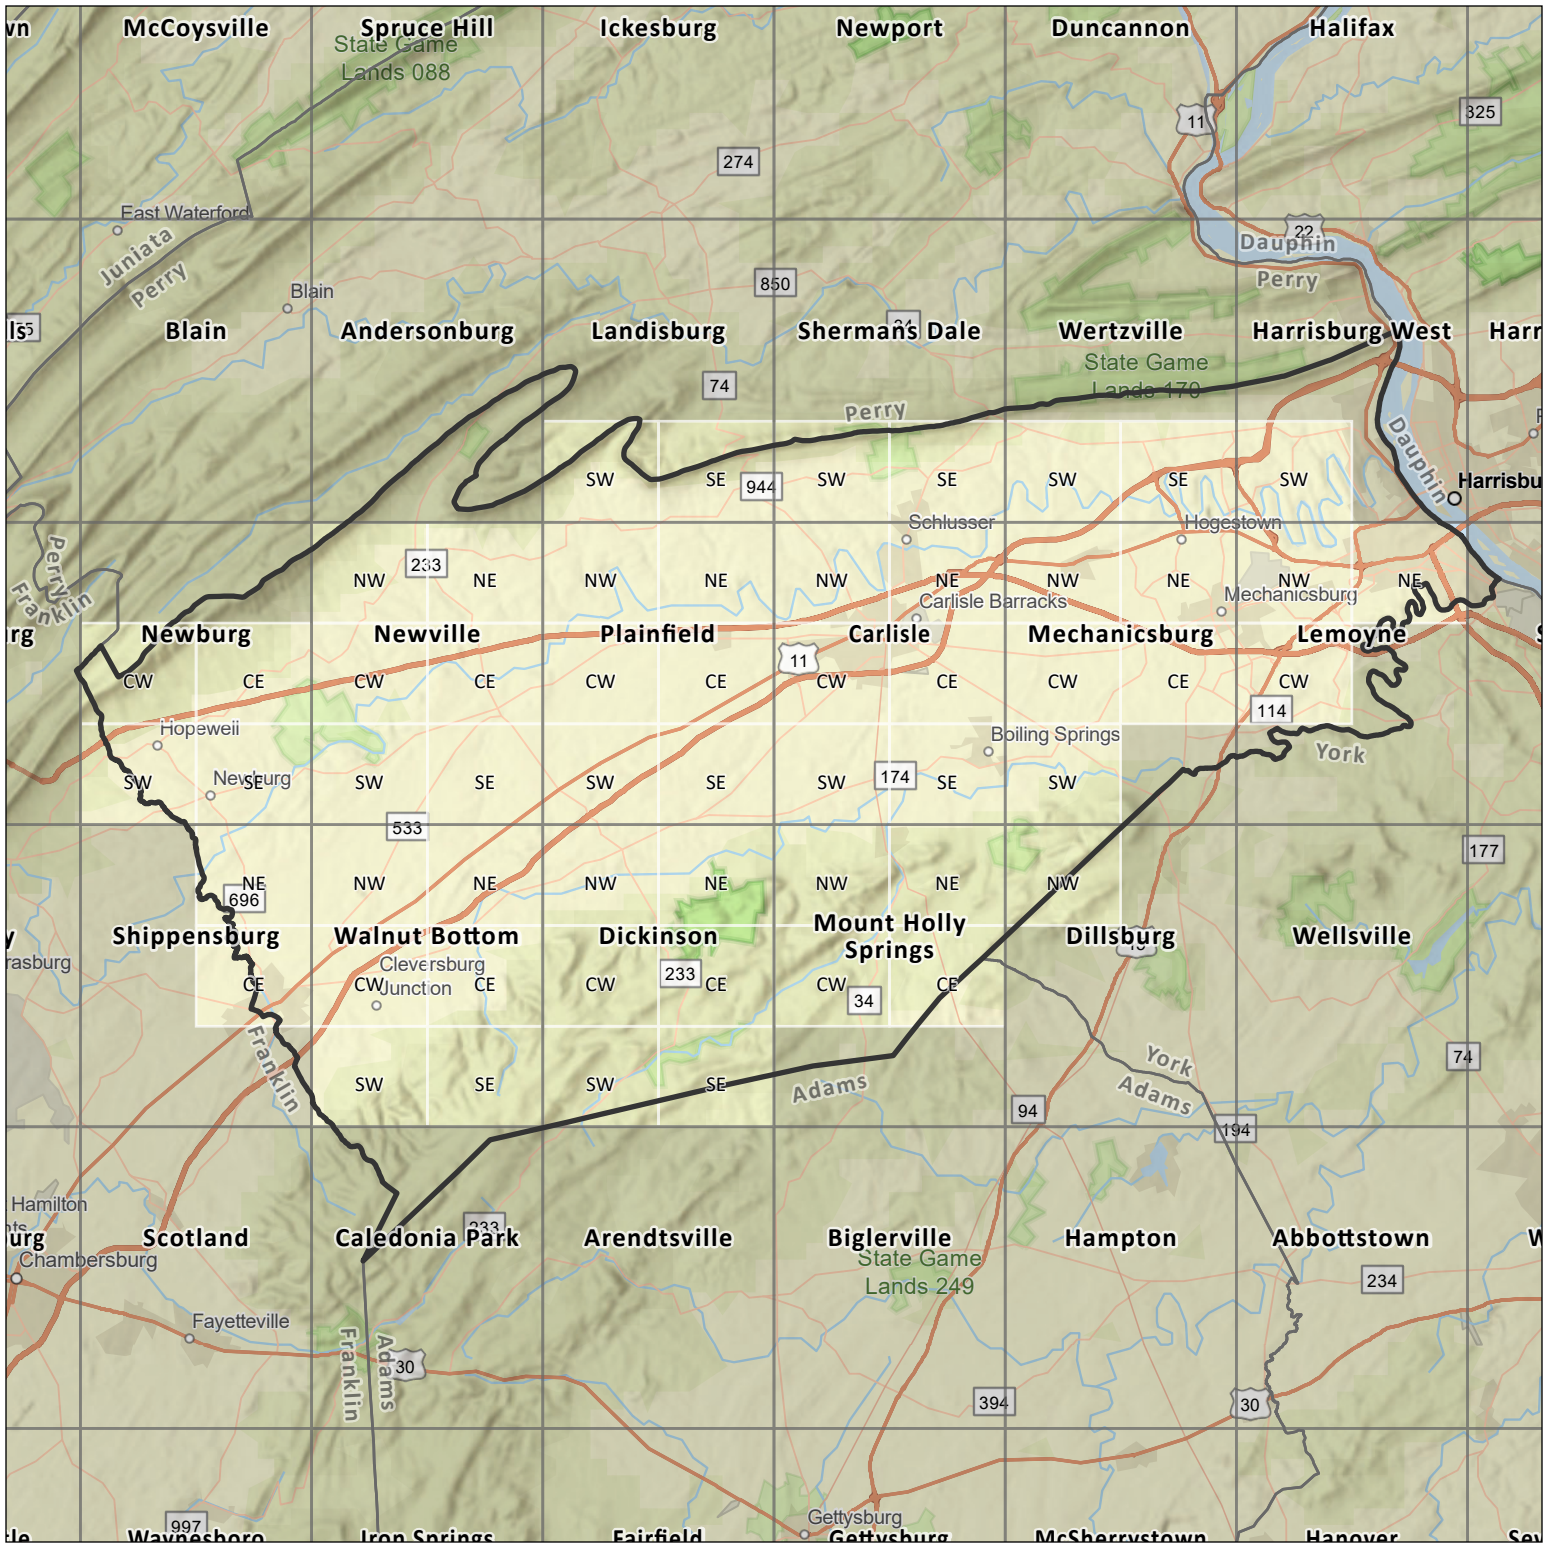

# Pennsylvania Bird Atlas County Blocks

## Cumberland County

Scale: 1:455,000

Number of Blocks: 56