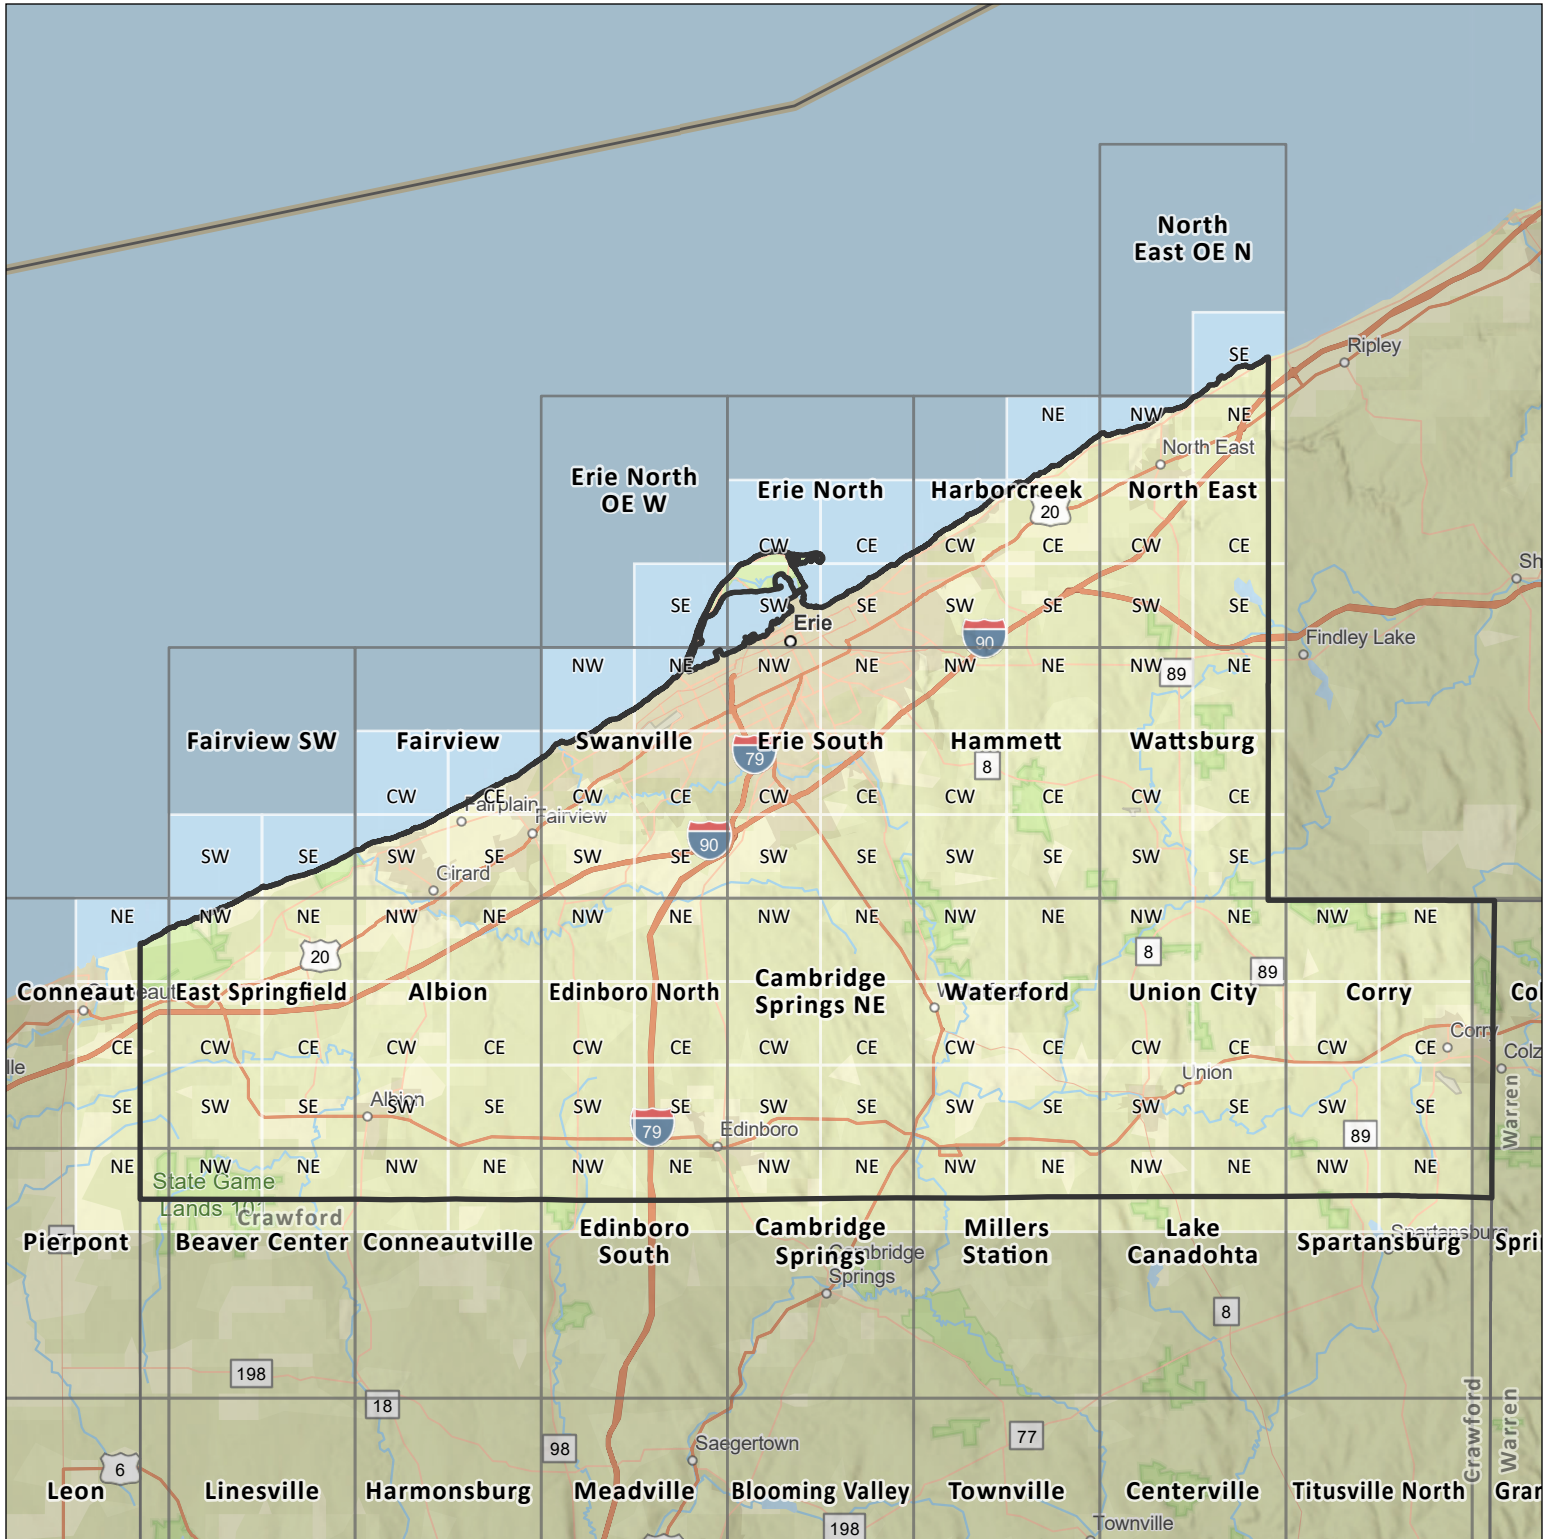

Pennsylvania Bird Atlas County Blocks

Erie County

Scale: 1:565,000

Number of Blocks: 107