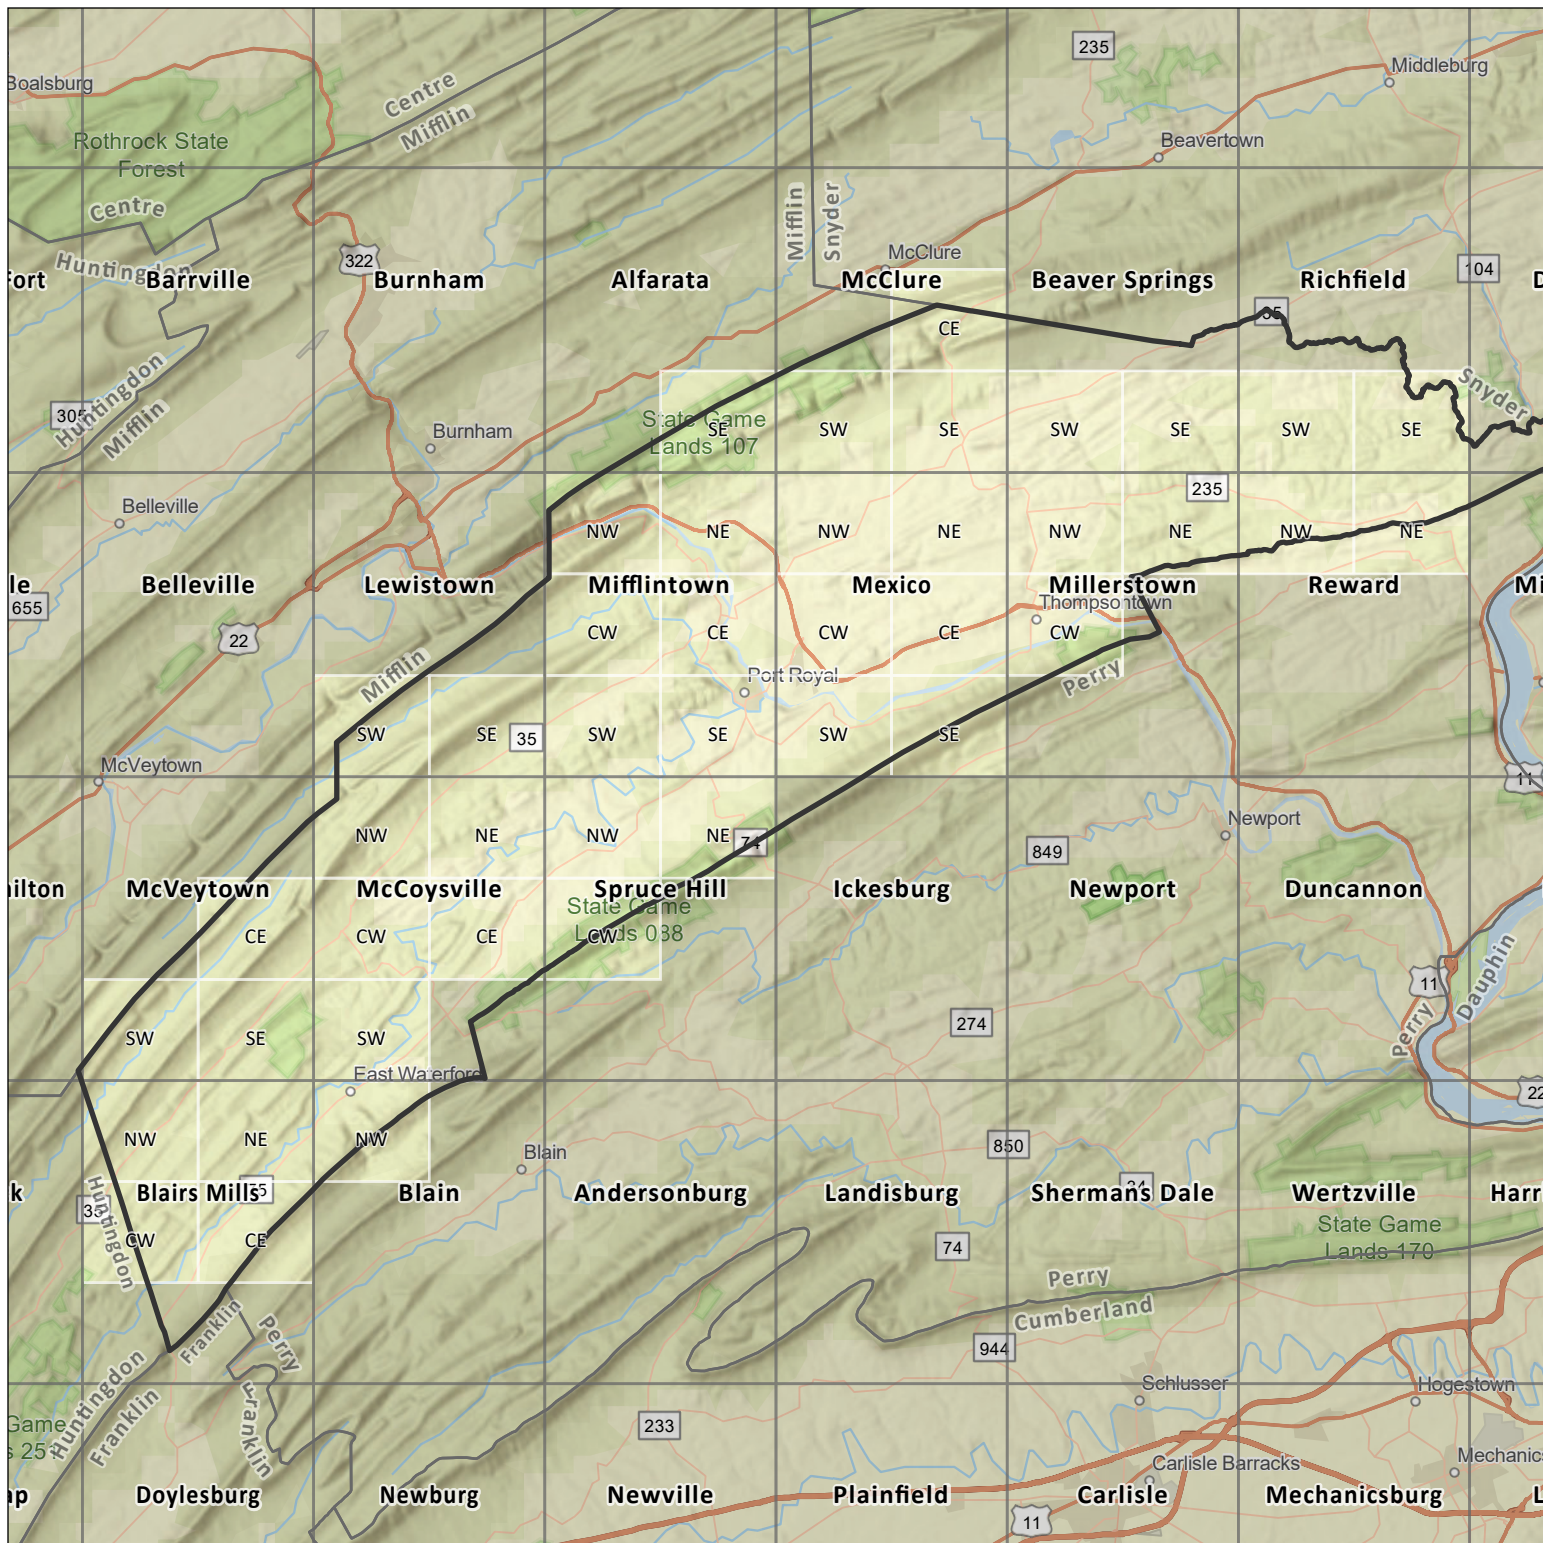

Pennsylvania Bird Atlas County Blocks

Juniata County

Scale: 1:455,000

Number of Blocks: 43