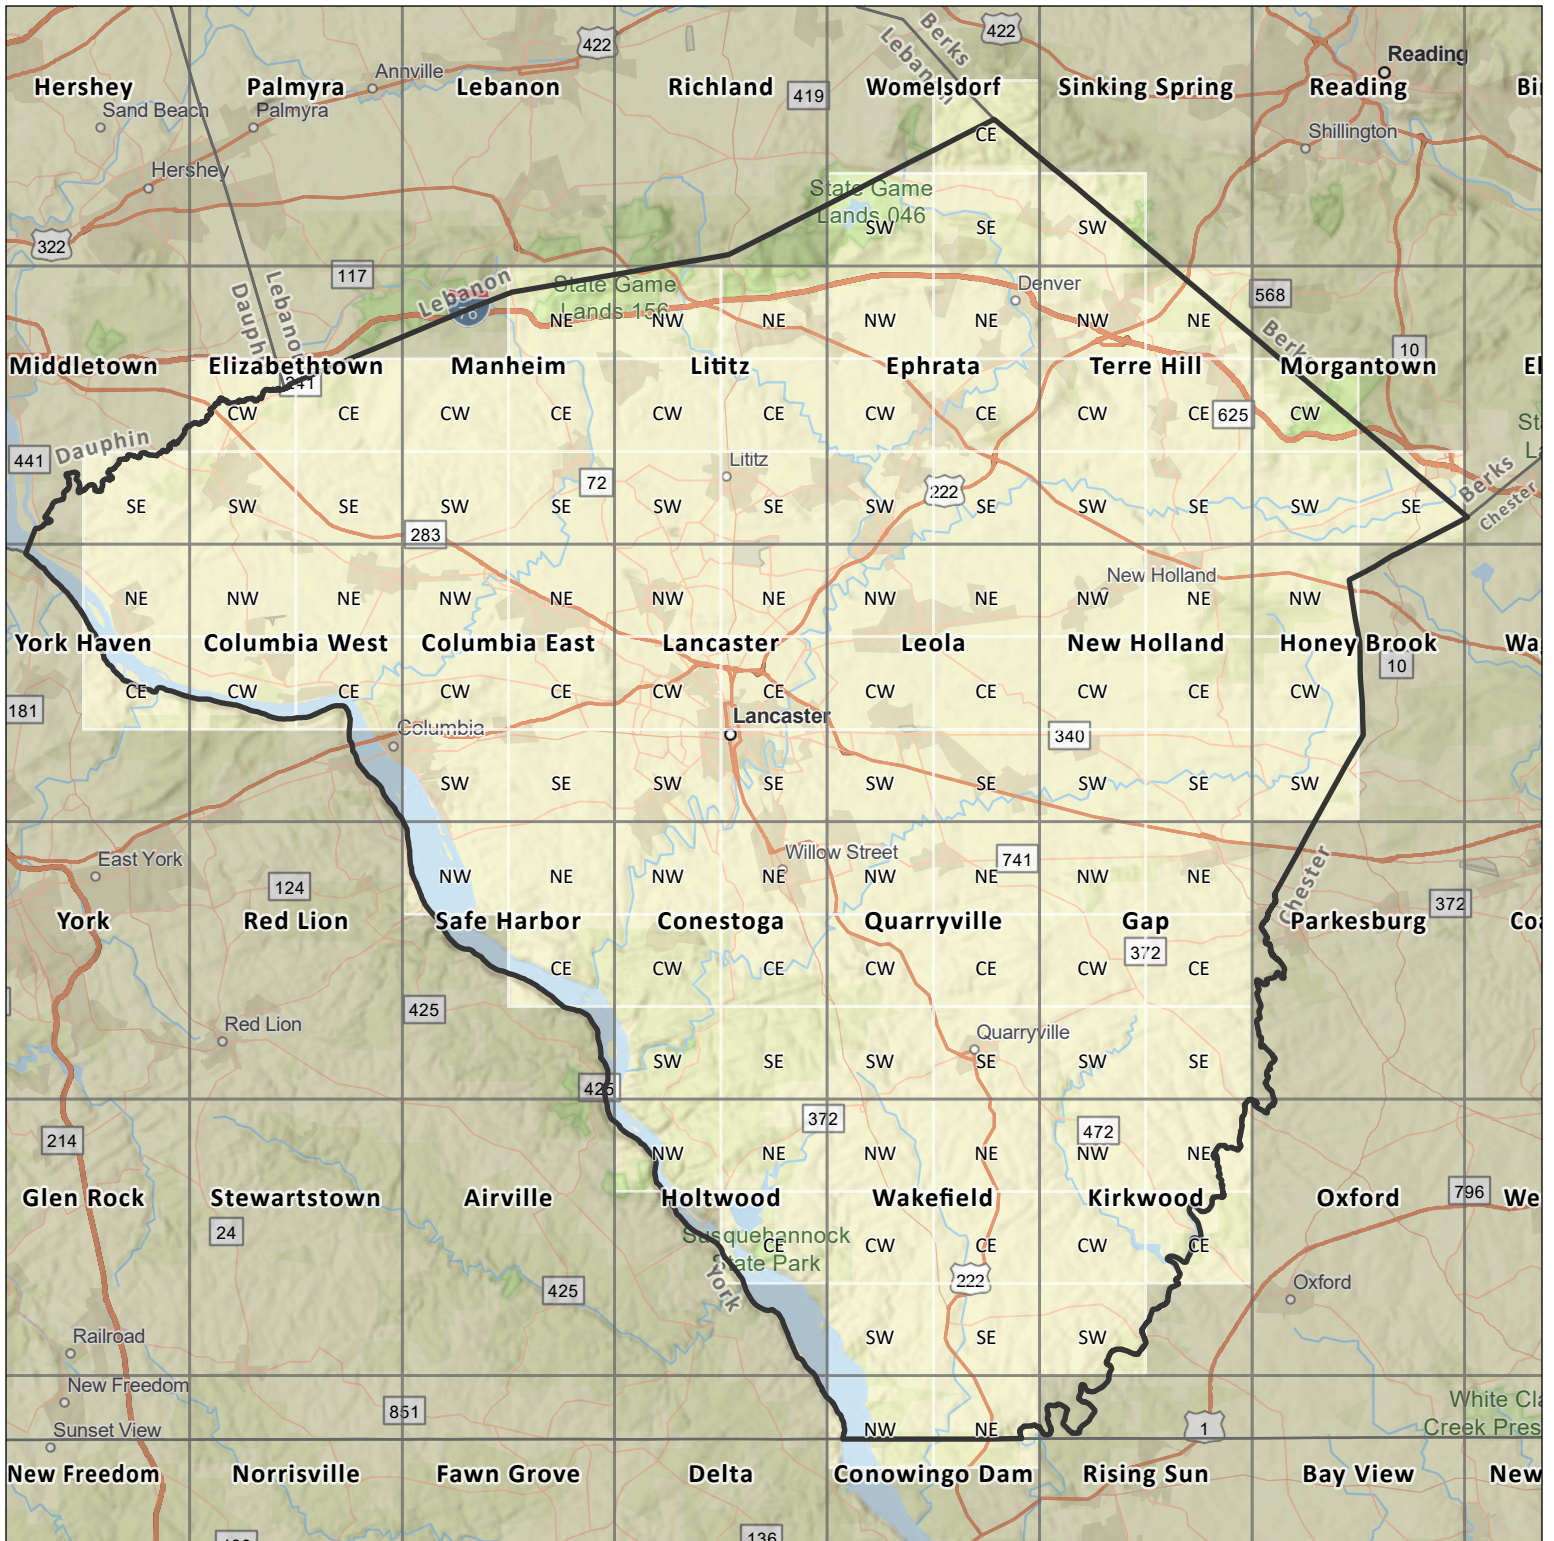

# Pennsylvania Bird Atlas County Blocks

## Lancaster County

Scale: 1:495,000

Number of Blocks: 105