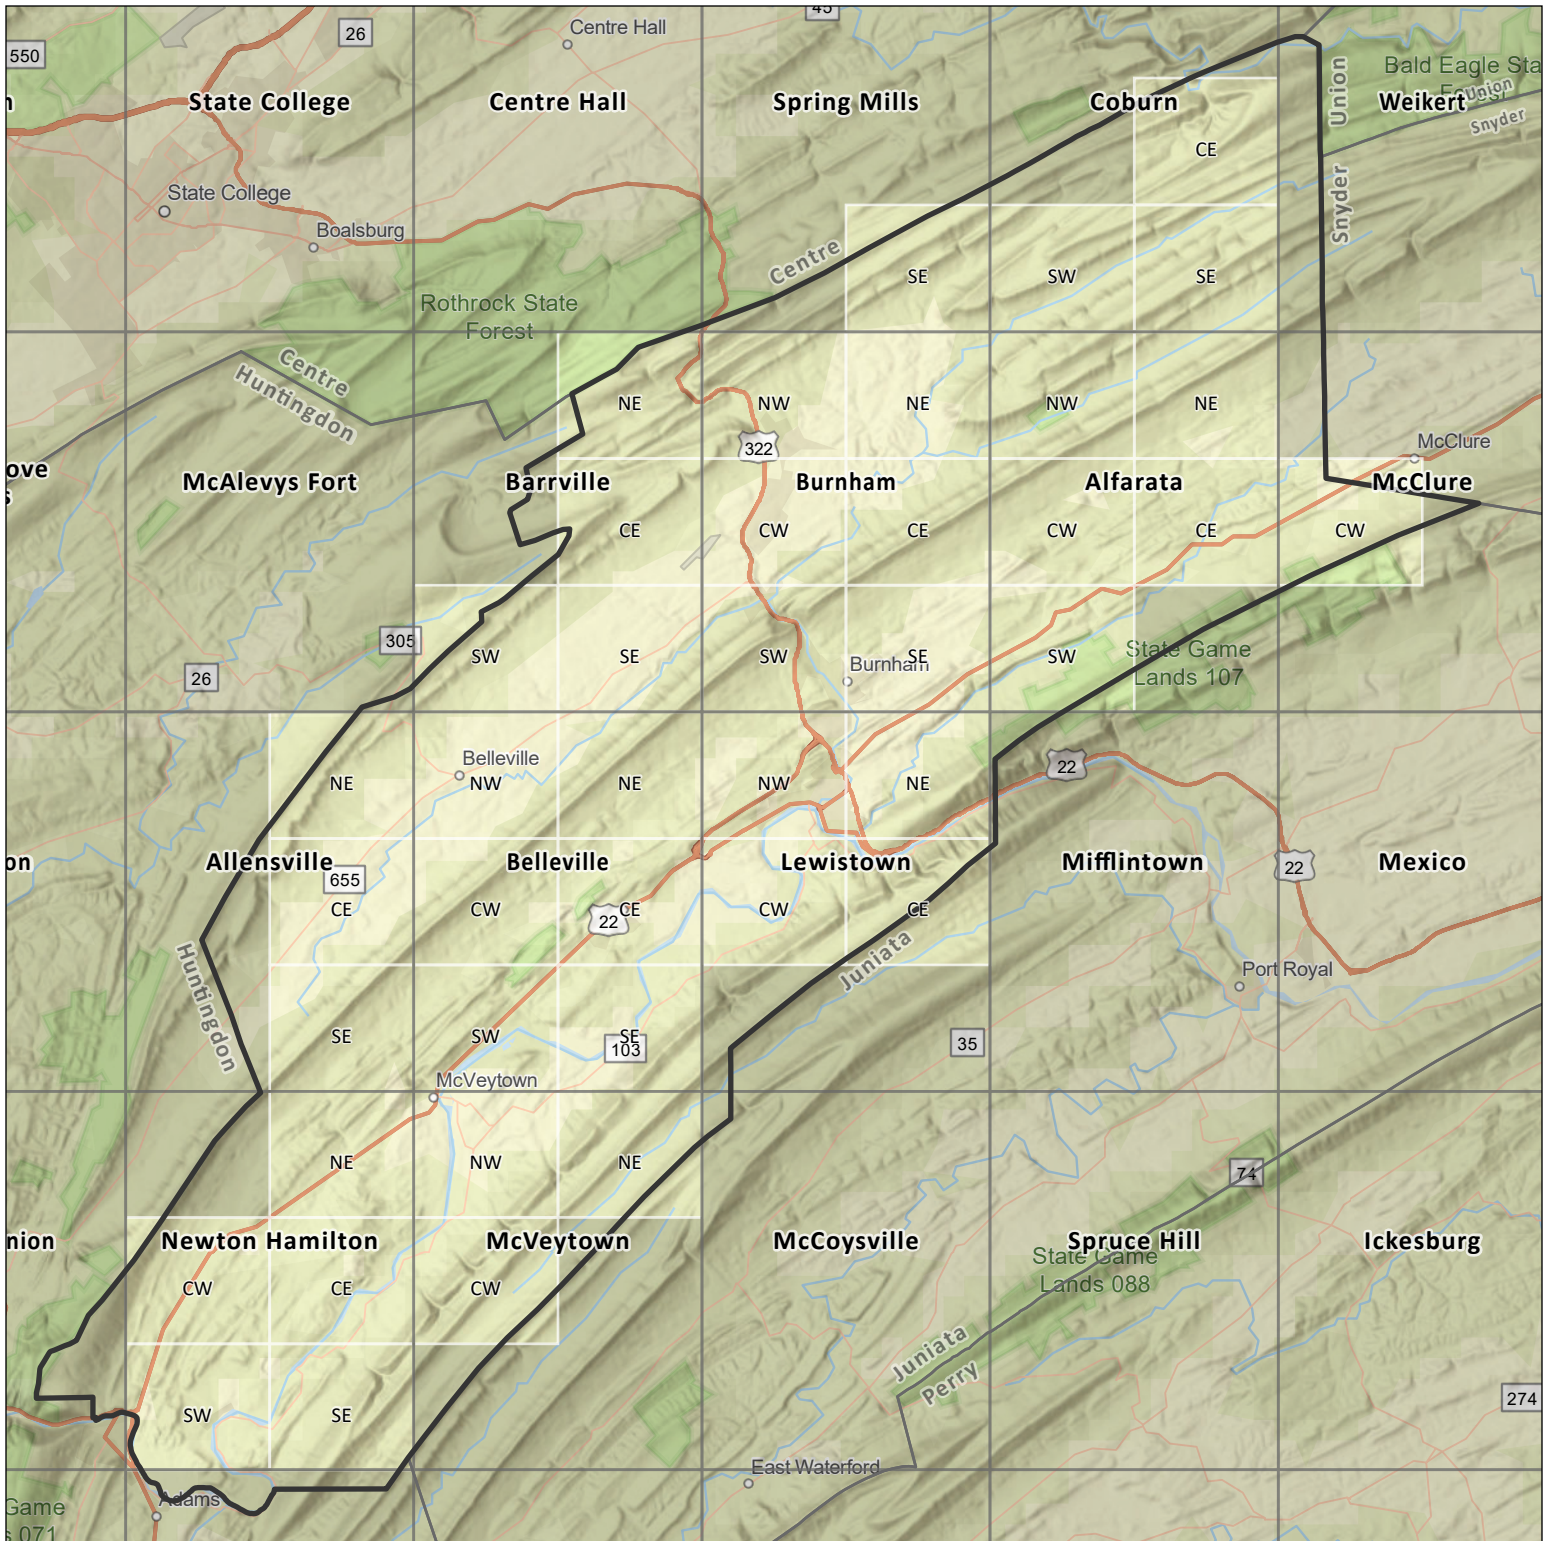

Pennsylvania Bird Atlas County Blocks

Mifflin County

Scale: 1:365,000

Number of Blocks: 41