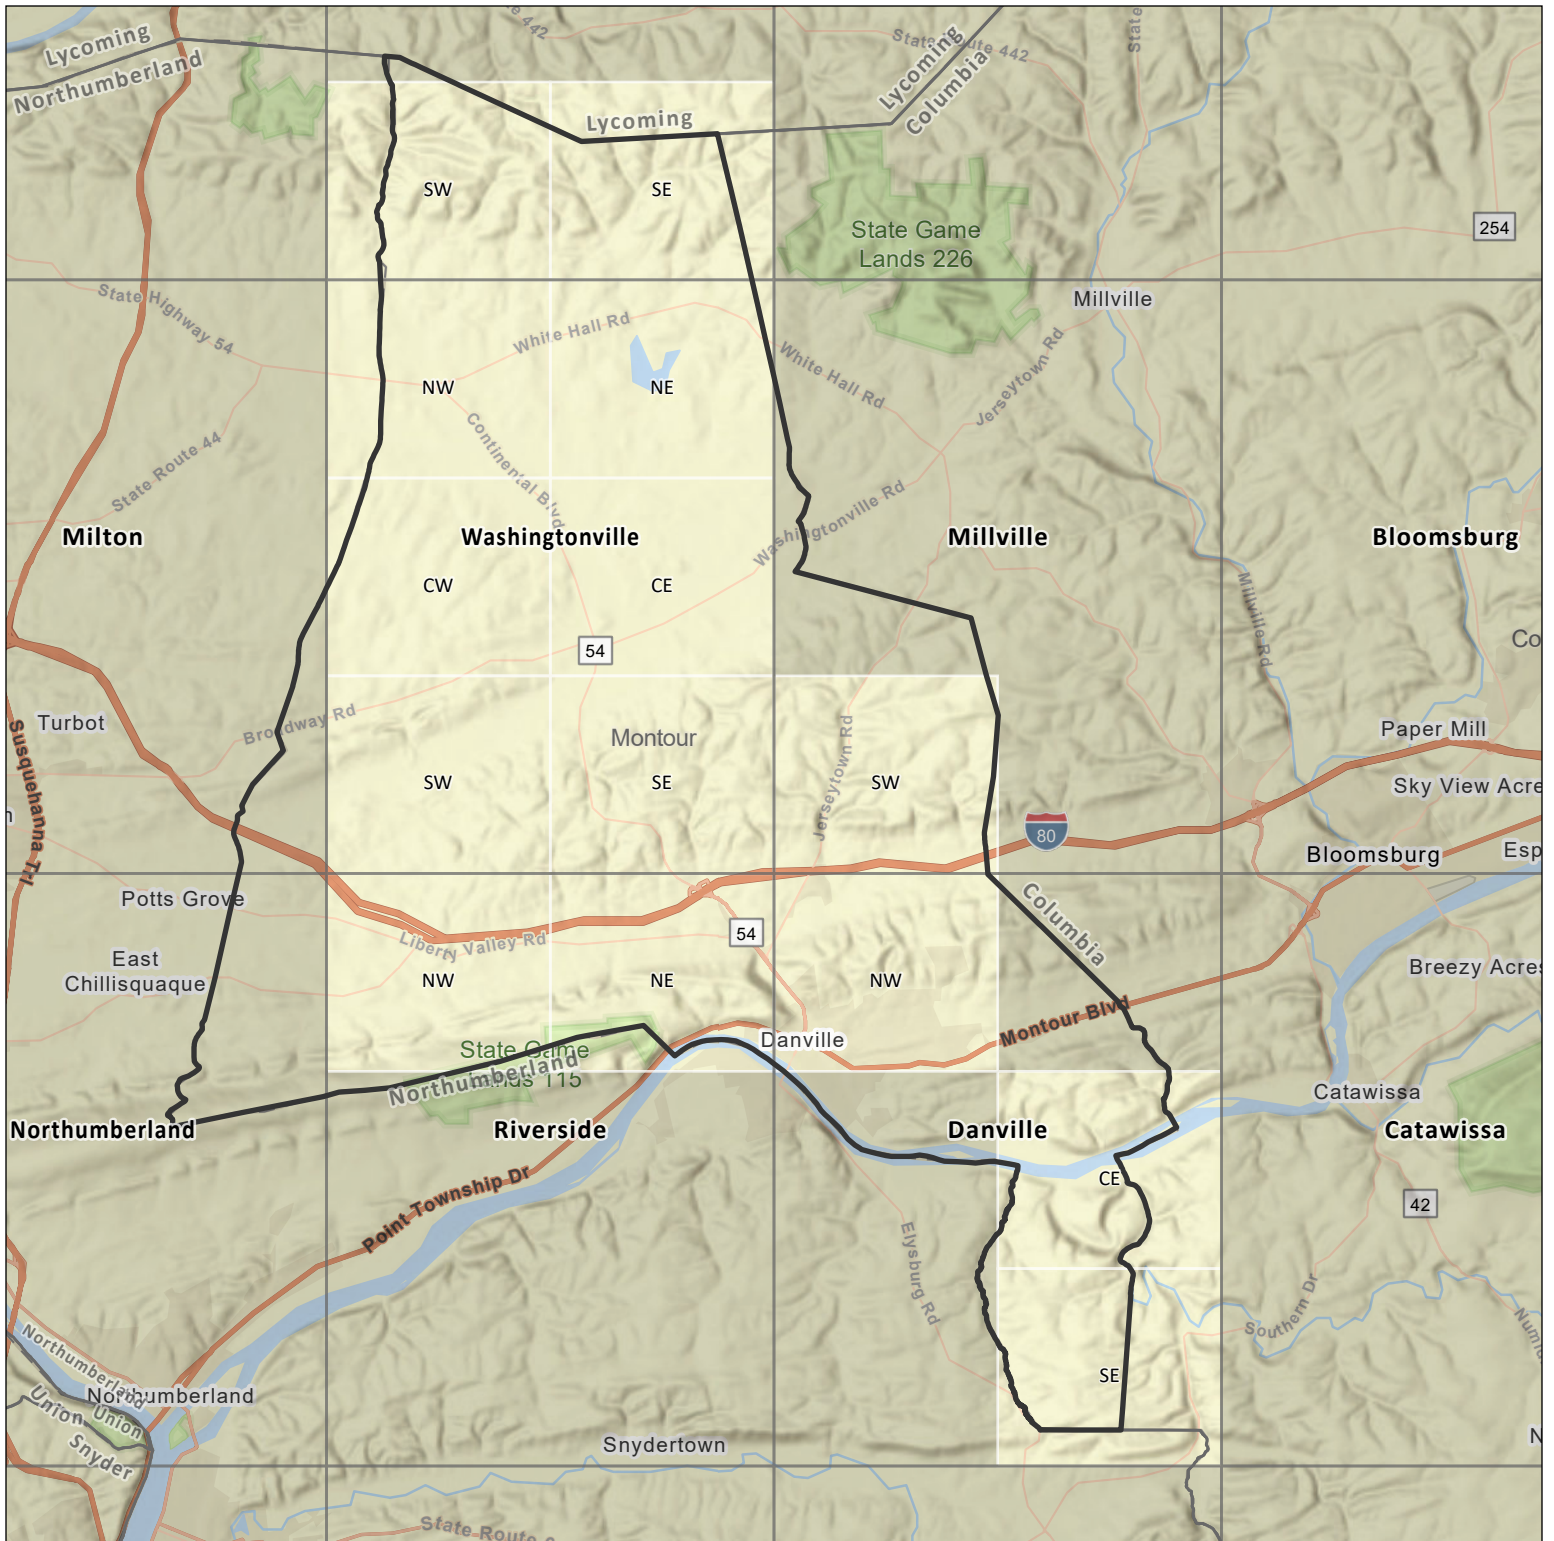

# Pennsylvania Bird Atlas County Blocks

## Montour County

Scale: 1:235,000

Number of Blocks: 14