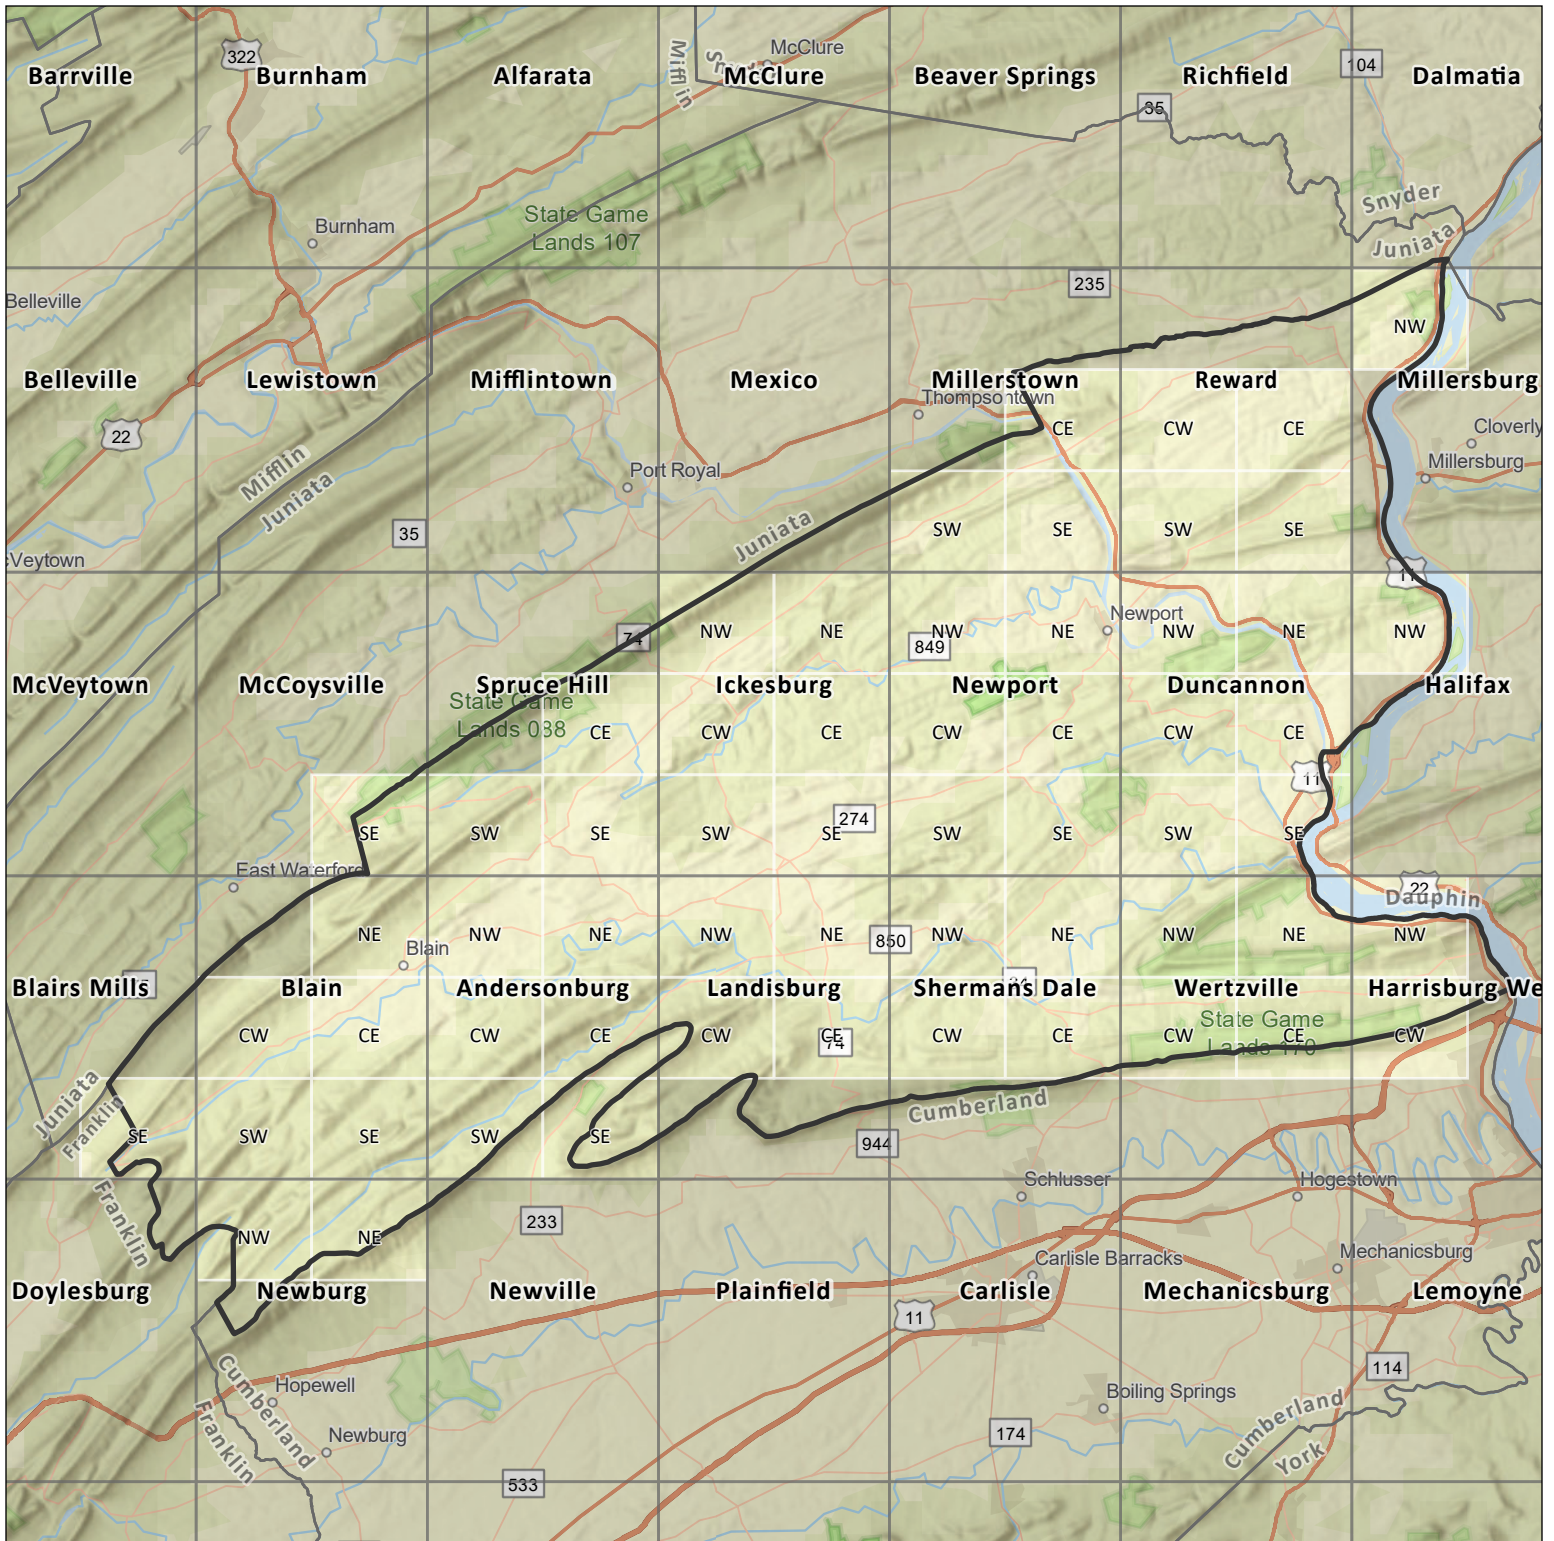

Pennsylvania Bird Atlas County Blocks

Perry County

Scale: 1:455,000

Number of Blocks: 59