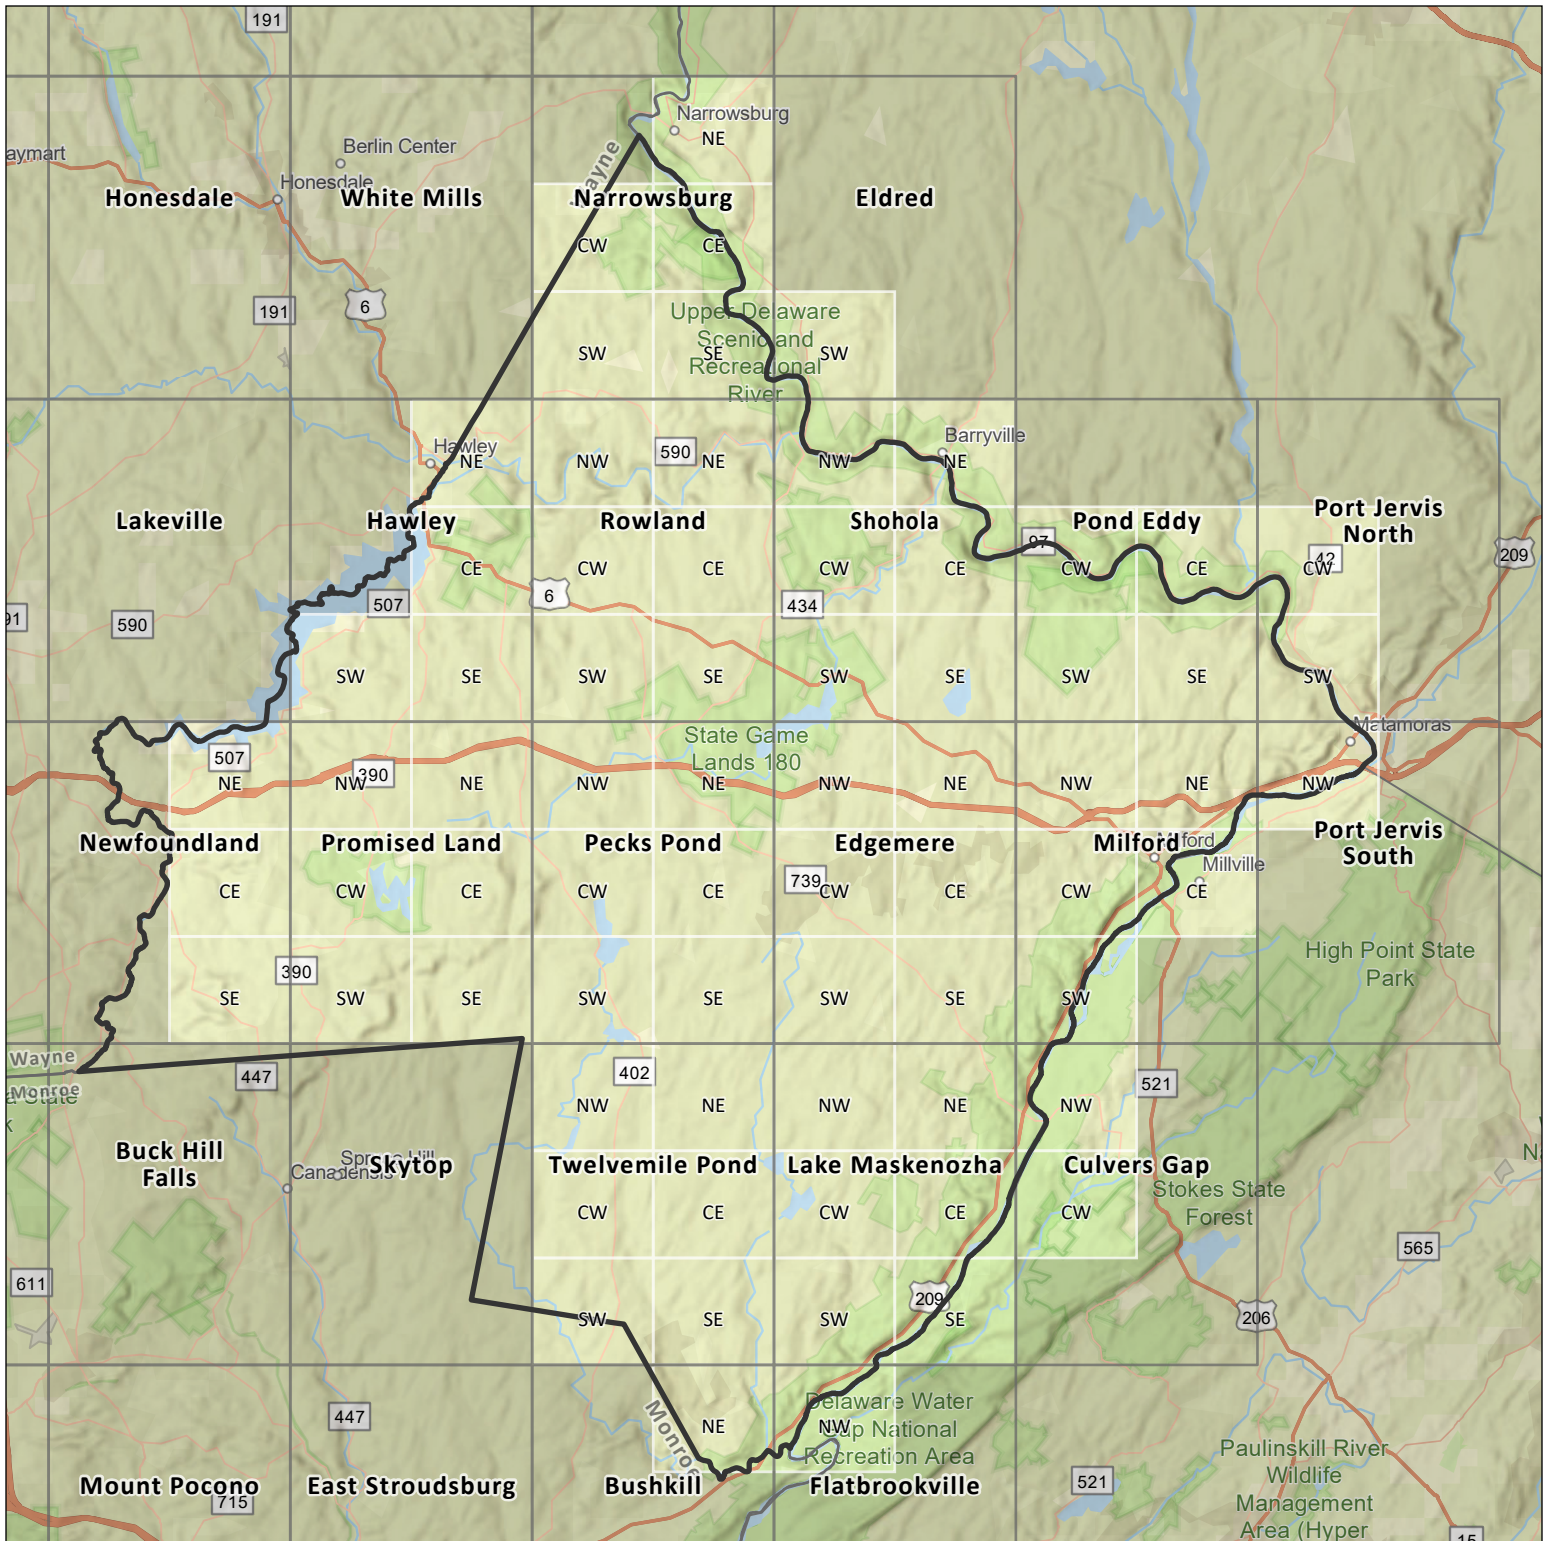

Pennsylvania Bird Atlas County Blocks

Pike County

Scale: 1:435,000

Number of Blocks: 71