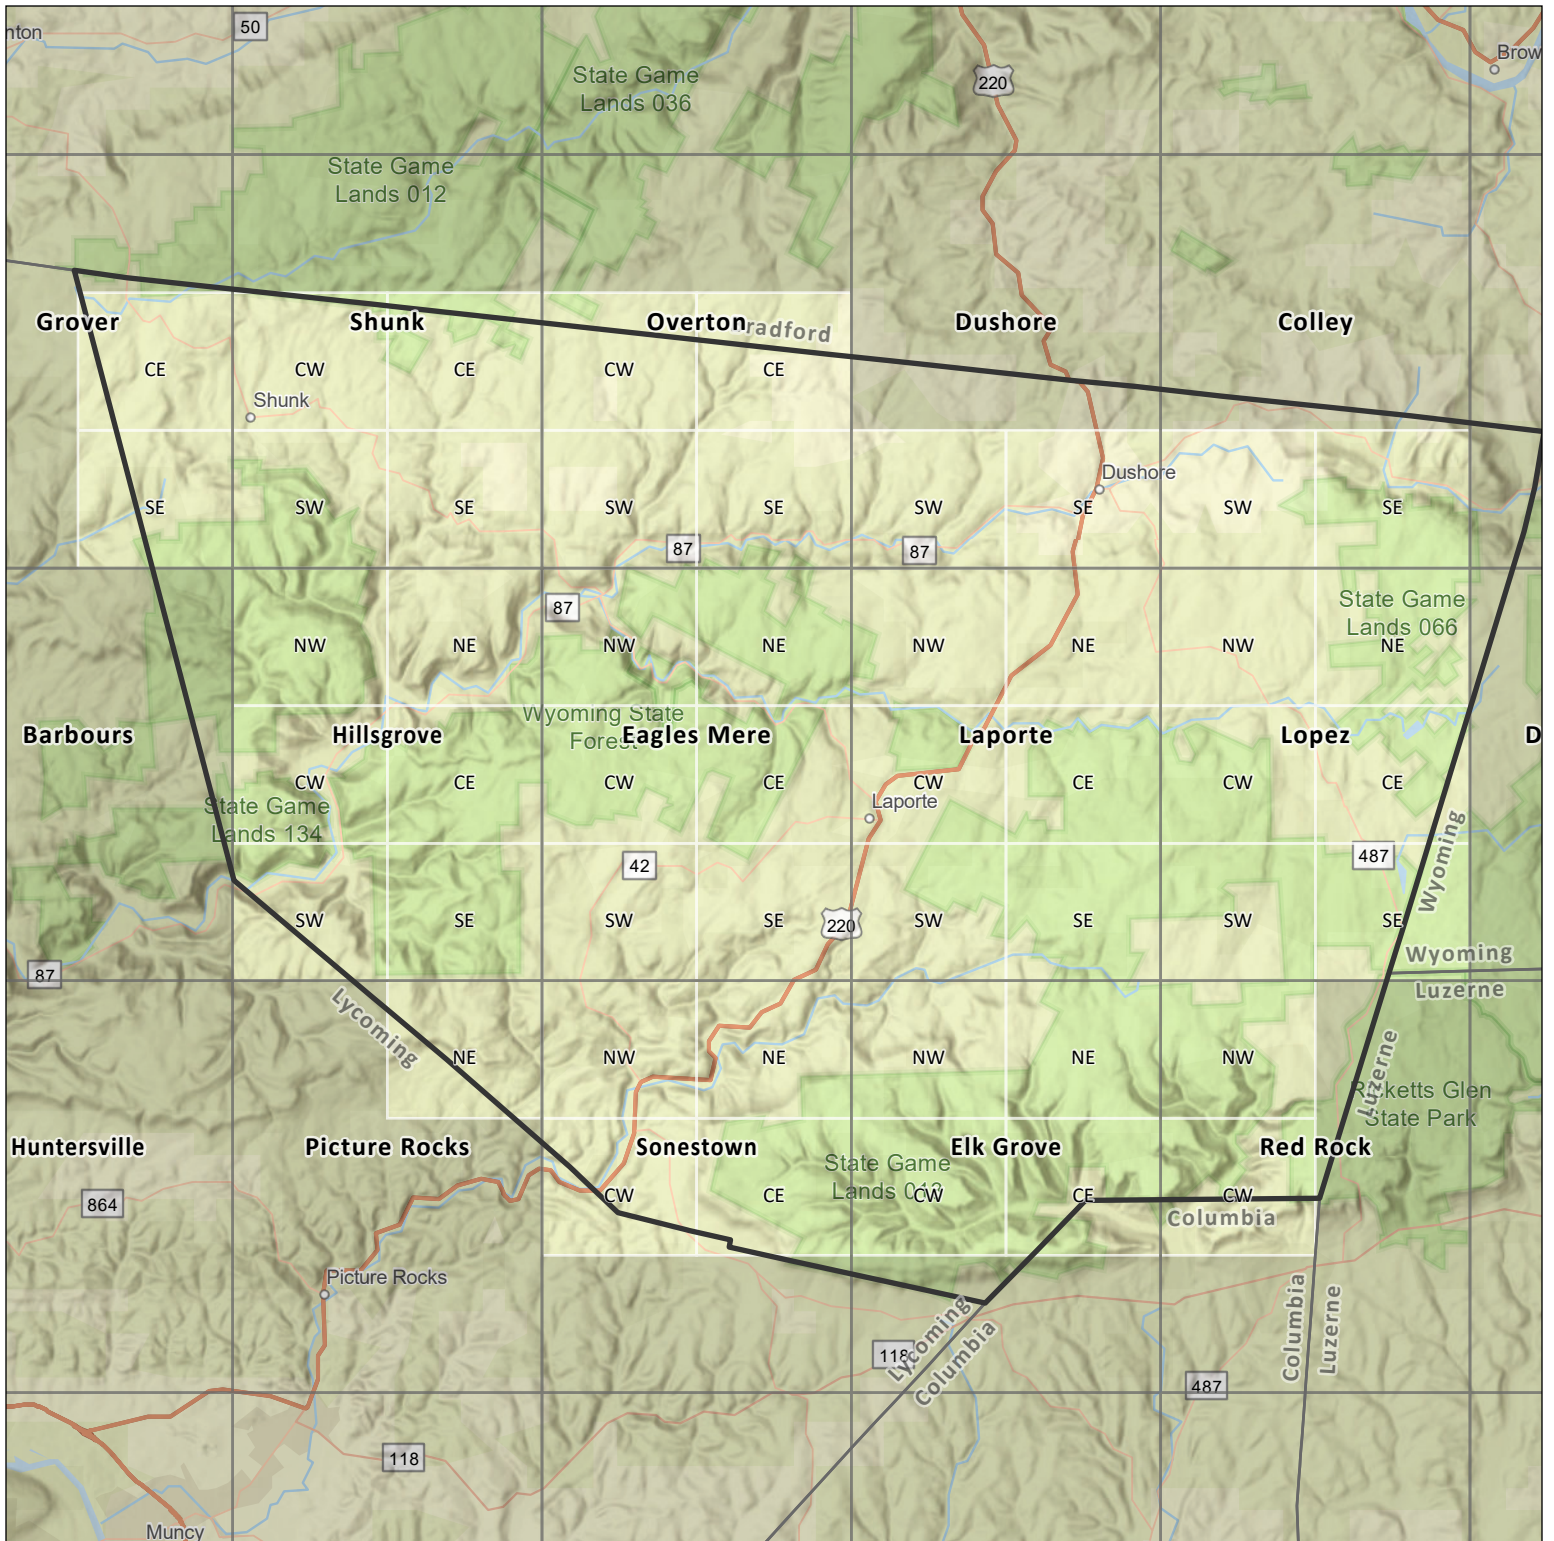

Pennsylvania Bird Atlas County Blocks

Sullivan County

Scale: 1:340,000

Number of Blocks: 49